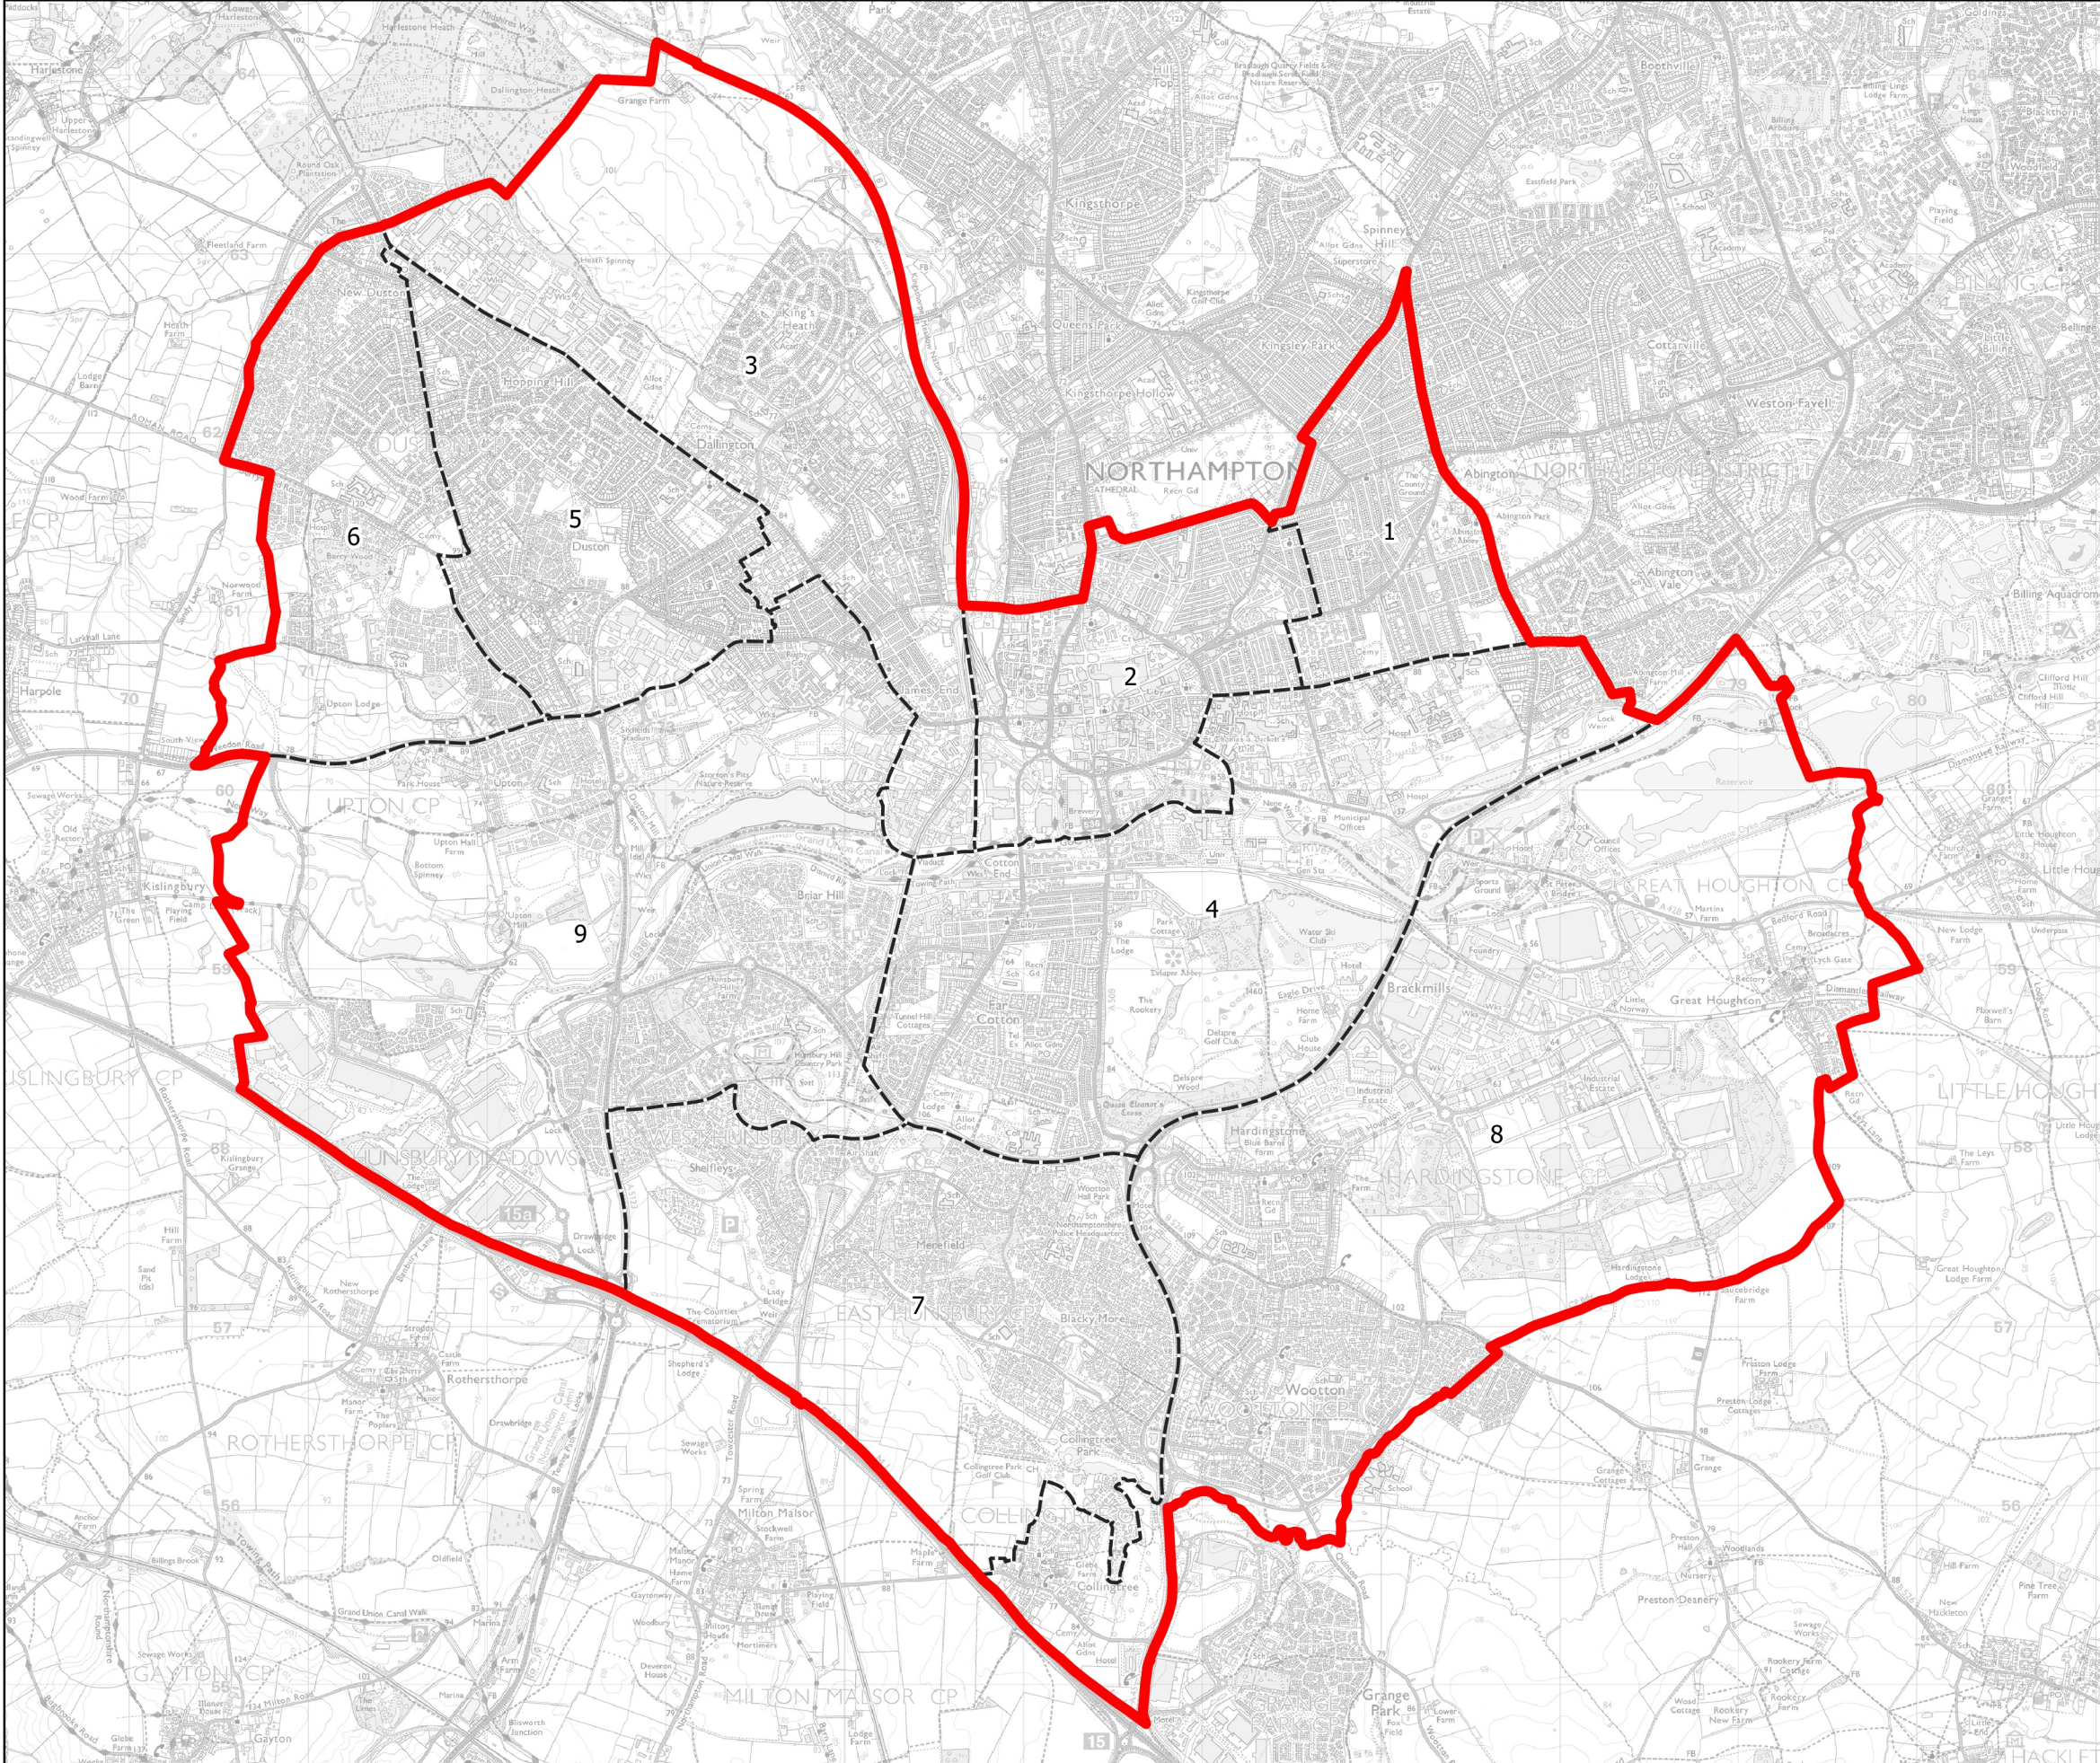

Boundary Commission for England - Initial Proposals for the East Midlands Region

Northampton South Borough Constituency - Electorate 76,011

- Wards:
- 1 Abington and Phippsville
 - 2 Castle
 - 3 Dallington Spencer
 - 4 Delapre and Rushmere
 - 5 Duston East
 - 6 Duston West and St. Crispin
 - 7 East Hunsbury and Shelfleys
 - 8 Nene Valley
 - 9 Sixfields

Northampton South Borough Constituency